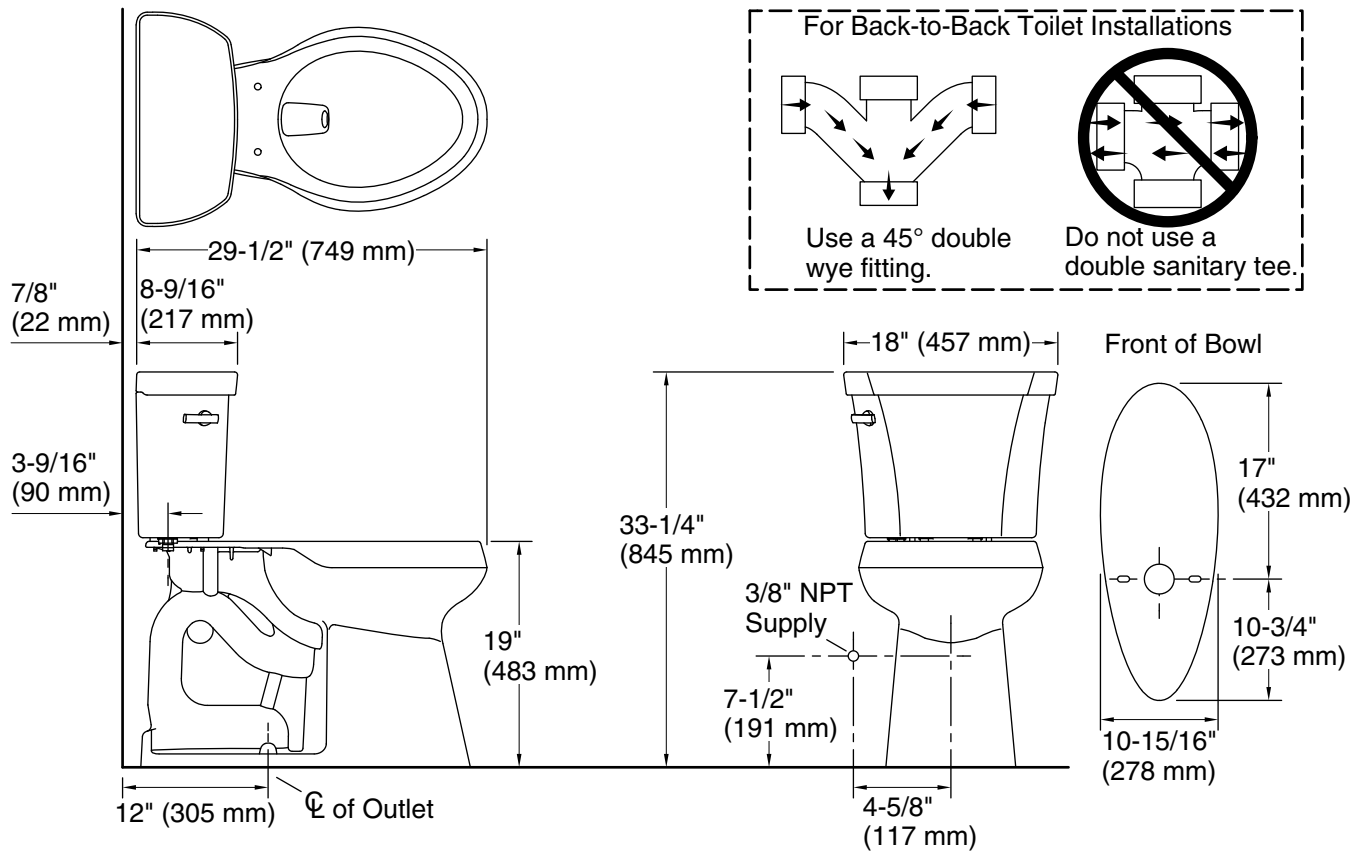

Features

- Two-piece design.
- Elongated bowl offers added room and comfort.
- Tall height offers seating 2-1/2" (63.5 mm) higher than Comfort Height® for enhanced comfort, ease of sitting and standing, and gracious accessibility.
- 1.28 gpf (4.8 lpf).
- Left-hand Polished Chrome trip lever.

Installation

- Standard 12" (305 mm) rough-in.
- Three-bolt quick-connect installation.
- Seat and supply line sold separately.

Recommended Products/Accessories

K-4636 Cachet® Quiet-Close™ elongated toilet seat
K-5588 Purefresh® Elongated toilet seat
K-4108 C³®-230 Elongated bidet toilet seat
K-9379 Trip Lever
1023457
1265114
K-23726 Drain treatment

Technical Information

All product dimensions are nominal.

Toilet type:	Floor-mount
Waste Outlet:	Floor
Bowl shape:	Elongated
Trap passageway:	2-1/8" (54 mm)
Water Consumption	
Full:	1.28 gpf (4.8 lpf)
Water surface size:	9-1/4" x 6-1/2" (235 mm x 165 mm)
Rim to water surface:	6-3/8" (161 mm)
Rough-in:	12" (305 mm)
Seat-mounting holes:	5-1/2" (140 mm)

Notes

Install this product according to the installation instructions.

For back-to-back toilet installations: Use only a 45° double wye fitting.