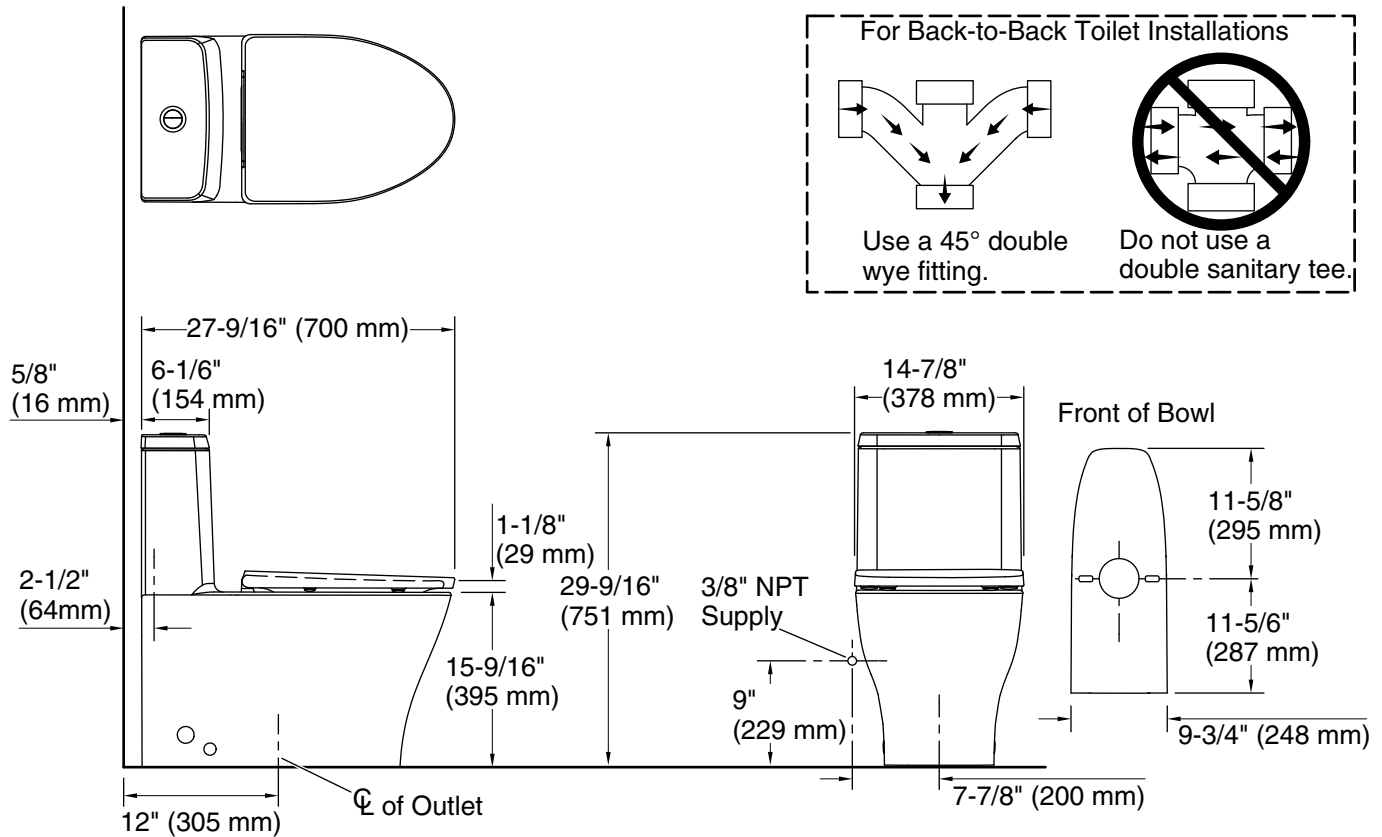

Reach® Curv

One-piece compact elongated dual-flush toilet

Features

- One-piece toilets integrate the tank and bowl into a seamless, easy-to-clean design.
- Compact elongated bowl offers added comfort while occupying the same space as a round-front bowl.
- Standard height.
- Top-mount dual-flush actuator offers a choice of 0.8 or 1.28 gpf (3.0 or 4.8 lpf).
- 2" (51 mm) glazed trapway.
- Fully skirted trapway simplifies cleaning.
- Quiet-Close™ elongated seat closes quietly.
- Alternative option available: Reach Curv with hidden cord design (K-23188-HC).

Installation

- Standard 12" (305 mm) rough-in.
- Supply line sold separately.

Recommended Products/Accessories

1023457 Wax Ring/Hardware Kit
1265114 Connector Hose

Included Components

Additional Components:
1422716 Slow Close Seat

Available Colors/Finishes

Color tiles intended for reference only.

Color	Code	Description
-------	------	-------------

	0	White
---	---	-------

Technical Information

All product dimensions are nominal.

Toilet type:	Floor-mount
Waste Outlet:	Floor
Bowl shape:	Compact elongated
Flush type:	Siphon jet
Trap passageway:	2" (51 mm)
Water Consumption	
Full:	1.28 gpf (4.8 lpf)
Reduced:	0.8 gpf (3 lpf)
Water surface size:	7-3/4" x 5-3/4" (197 mm x 146 mm)
Rim to water surface:	5-13/16" (148 mm)
Rough-in:	12" (305 mm)
Seat-mounting holes:	5-1/2" (140 mm)
Template:	Footprint, 1392770-7, not required, included